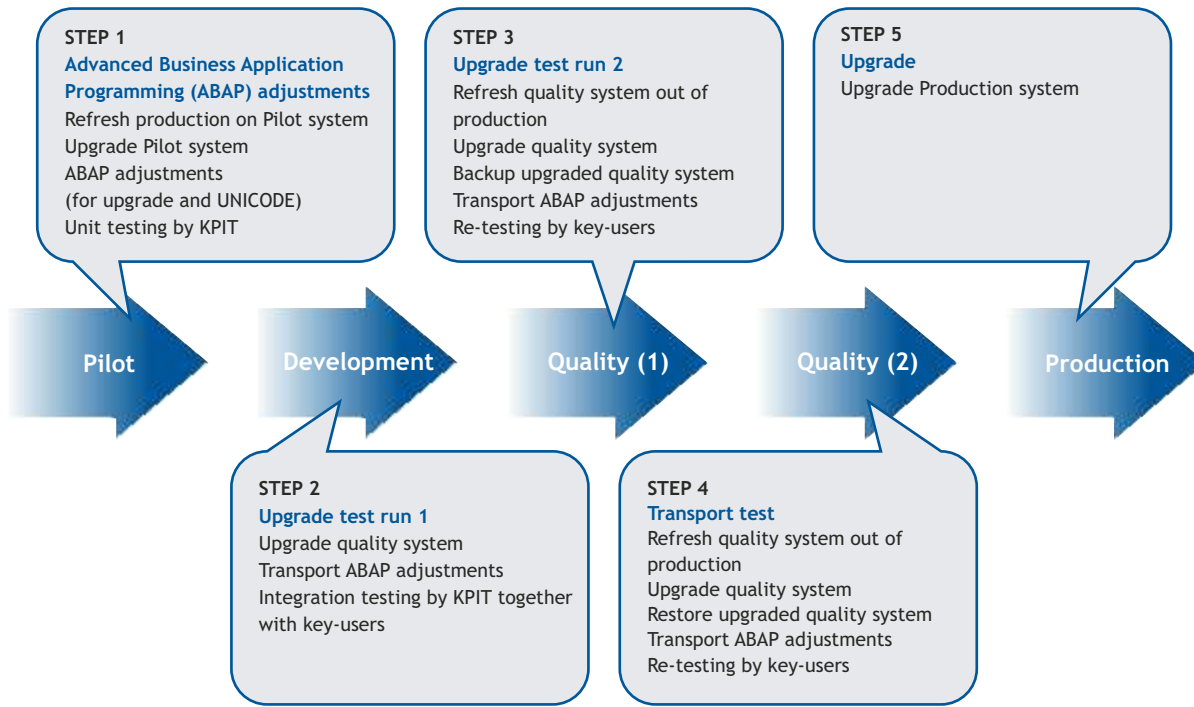

## Methodology

## Highlights

- **Technical Upgrade** - Services for carrying out technical upgrade to SAP ERP 6.0 that retains existing functionality and carries out modifications from previous versions
- **Functional Upgrade** - Optional offerings for additional customization to achieve possible level of standardization by introducing new functionality in SAP ERP 6.0
- **OS/DB Upgrade** - We collaborate with the customer support vendor and ensure appropriate operating system upgrade. Services for completing database upgrade to higher version to provide version corresponding so as to match the ECC 6.0. Apart from these we carry out database upgrades to enhance the database capabilities and improve performance
- **Unicode Conversion** - Conversion of the existing SAP landscape to Unicode for a significantly enhanced multi-language capability
- **Platform and OS/DB Migration Services** - Services that enable customers to migrate SAP systems from high-cost legacy environments to more efficient infrastructures with reduced risk and lesser overall cost
- **SAP Performance Tuning and Testing** - Holistic analysis that encompasses all SAP application and infrastructure components to enable better performance and meet business requirements